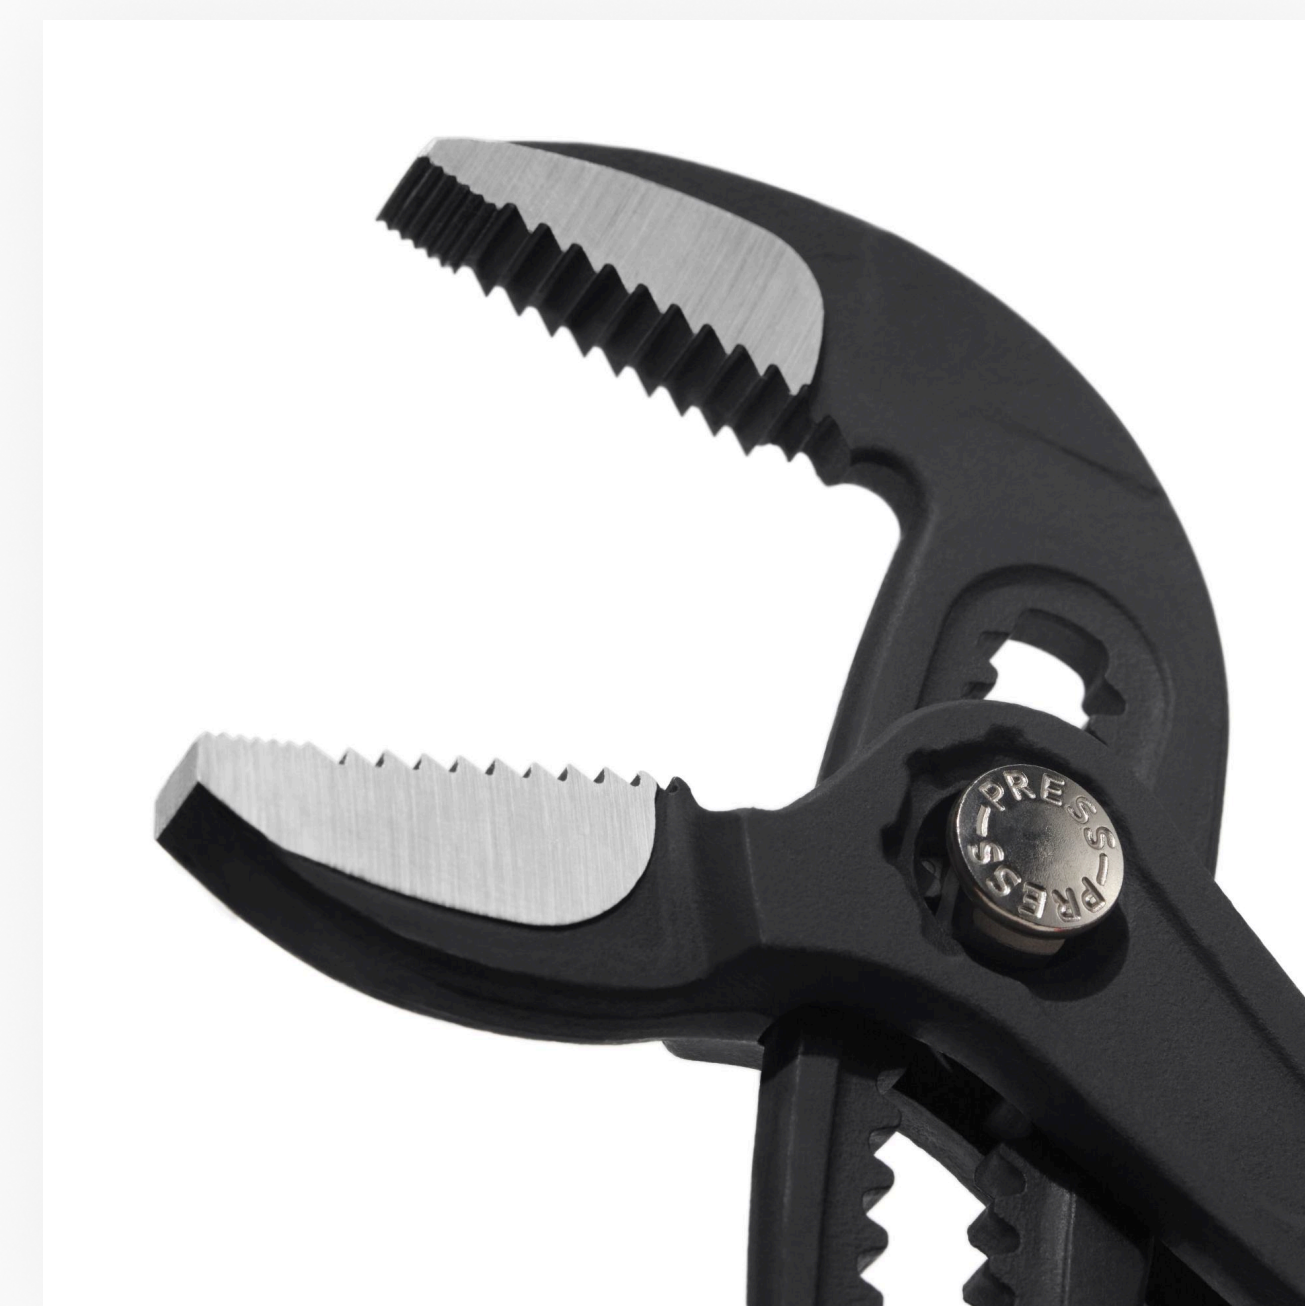

Straight Jaw Quick-Adjust Pump Pliers

Directional Teeth Provide Multiple Points Of Contact

Quick-Adjust Button
Allows for quick and easy one-handed adjustment

Multi-Use Grip
For gripping square, round, hex, and flat components

Directional Teeth
For maximum grip and reduced wear

Cat. No.	UPC	Description	Overall Length	Max Jaw Capacity
D5057BS	0-92644-73074-0	Straight Jaw Quick-Adjust Pump Pliers, 7-Inch	7" (18 cm)	1.6" (4 cm)
D50510BS	0-92644-73075-7	Straight Jaw Quick-Adjust Pump Pliers, 10-Inch	10" (25 cm)	2.13" (5.4 cm)
D50512BS	0-92644-73076-4	Straight Jaw Quick-Adjust Pump Pliers, 12-Inch	12" (30.5 cm)	3" (7.6 cm)
D5052BSKIT	0-92644-73077-1	Straight Jaw Quick-Adjust Pump Pliers Set, 2-Piece	7" (18 cm); 10" (25 cm)	1.6" (4 cm); 2.13" (5.4 cm)