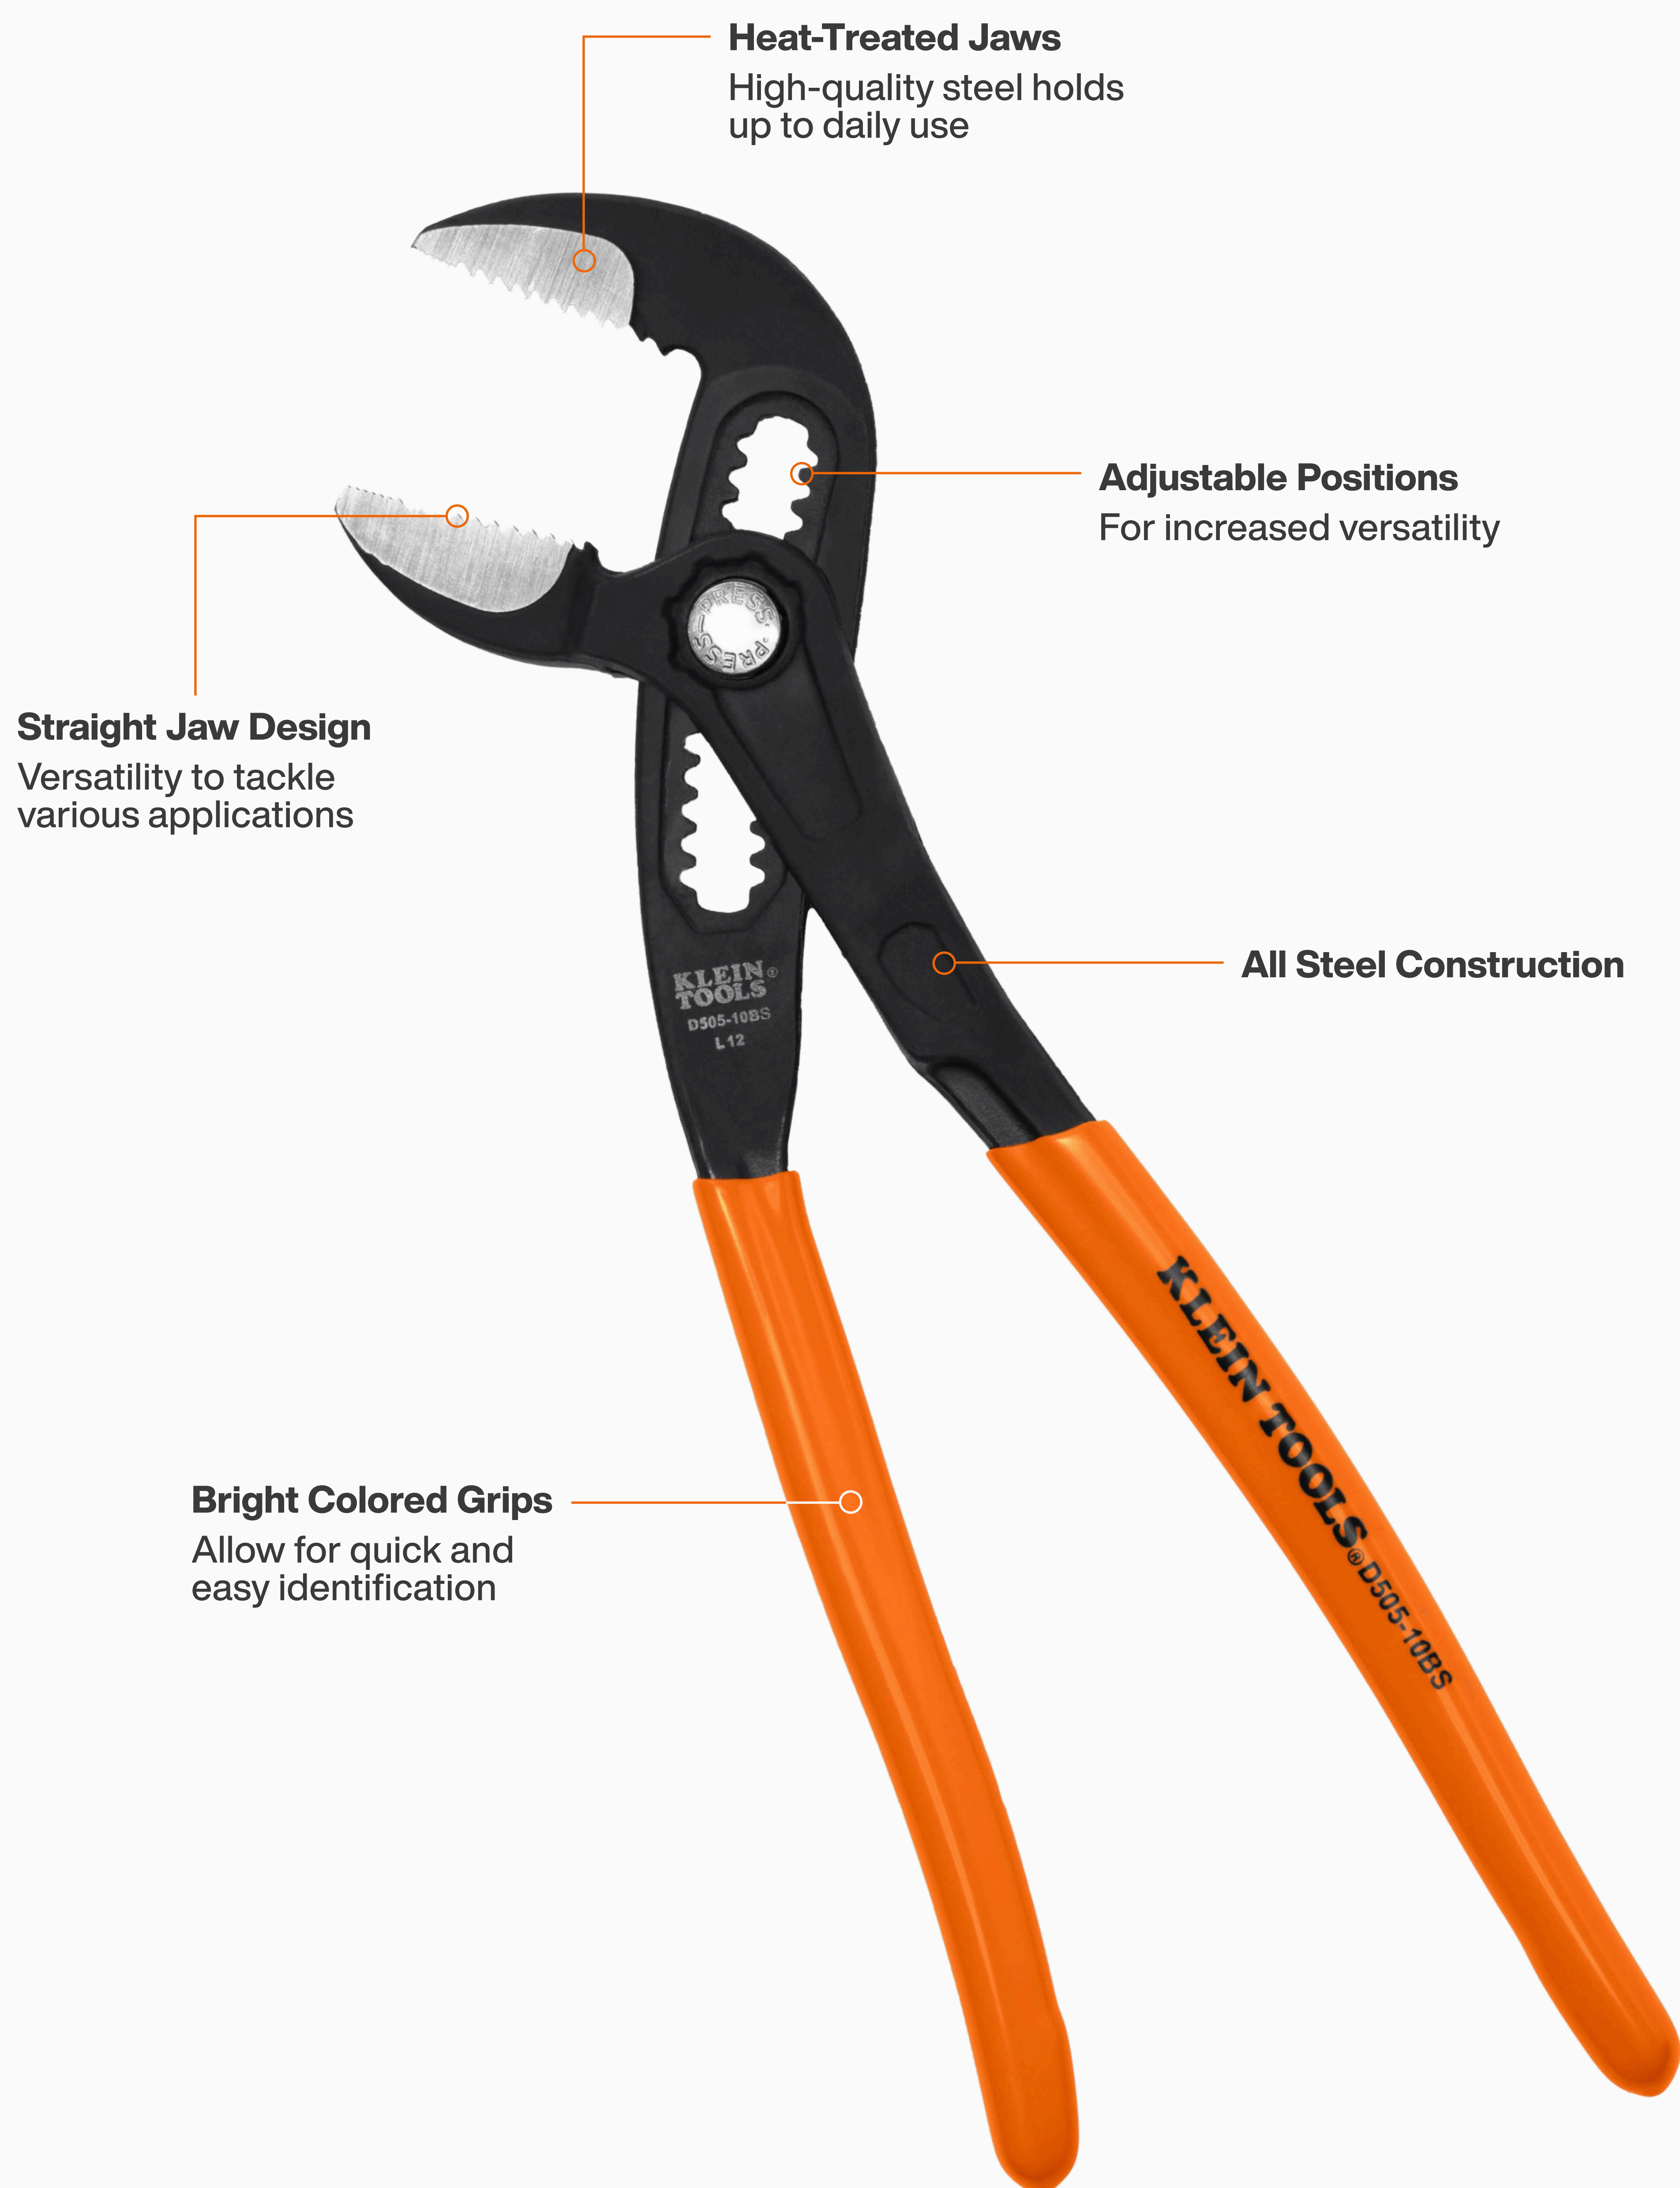

Straight Jaw Quick-Adjust Pump Pliers

Directional Teeth Provide Multiple Points Of Contact

Quick-Adjust Button
Allows for quick and easy one-handed adjustment

Multi-Use Grip
For gripping square, round, hex, and flat components

Directional Teeth
For maximum grip and reduced wear

Cat. No.	UPC	Description	Overall Length	Max Jaw Capacity
D5057BS	0-92644-73074-0	Straight Jaw Quick-Adjust Pump Pliers, 7-Inch	7" (18 cm)	1.6" (4 cm)
D50510BS	0-92644-73075-7	Straight Jaw Quick-Adjust Pump Pliers, 10-Inch	10" (25 cm)	2.13" (5.4 cm)
D50512BS	0-92644-73076-4	Straight Jaw Quick-Adjust Pump Pliers, 12-Inch	12" (30.5 cm)	3" (7.6 cm)
D5052BSKIT	0-92644-73077-1	Straight Jaw Quick-Adjust Pump Pliers Set, 2-Piece	7" (18 cm); 10" (25 cm)	1.6" (4 cm); 2.13" (5.4 cm)